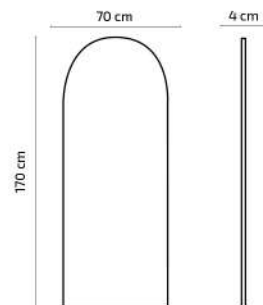

Arch Led CP

Styling units · Tocadores · Coiffeuses

Perimeter LED light 3000K
Luz led perimetral 3000K
Lumière LED périmétrique 3000K