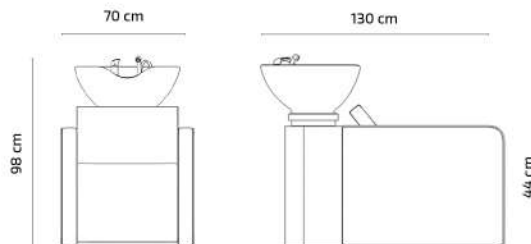

Fibber glass storage shelve
Espacio para almacenar en fibra de vidrio
Meuble de rangement en fibre de verre