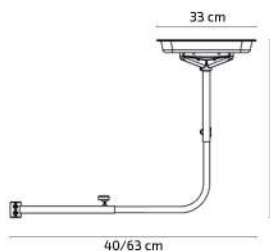

# Service

Adjustable tray · Bandeja ajustable · Plateau réglable

***Shampoo units***

***Lavacabezas***

***Bacs à shampoing***

Drop-stop kit: Water mixer tap, shower head & hose holder and hose (This kit is not available for the Italian market)