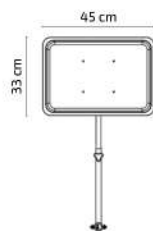

# Service

Adjustable tray · Bandeja ajustable · Plateau réglable

***Shampoo units***

***Lavacabezas***

***Bacs à shampoing***

Drop-stop kit: Water mixer tap, shower head & hose holder and hose (This kit is not available for the Italian market)